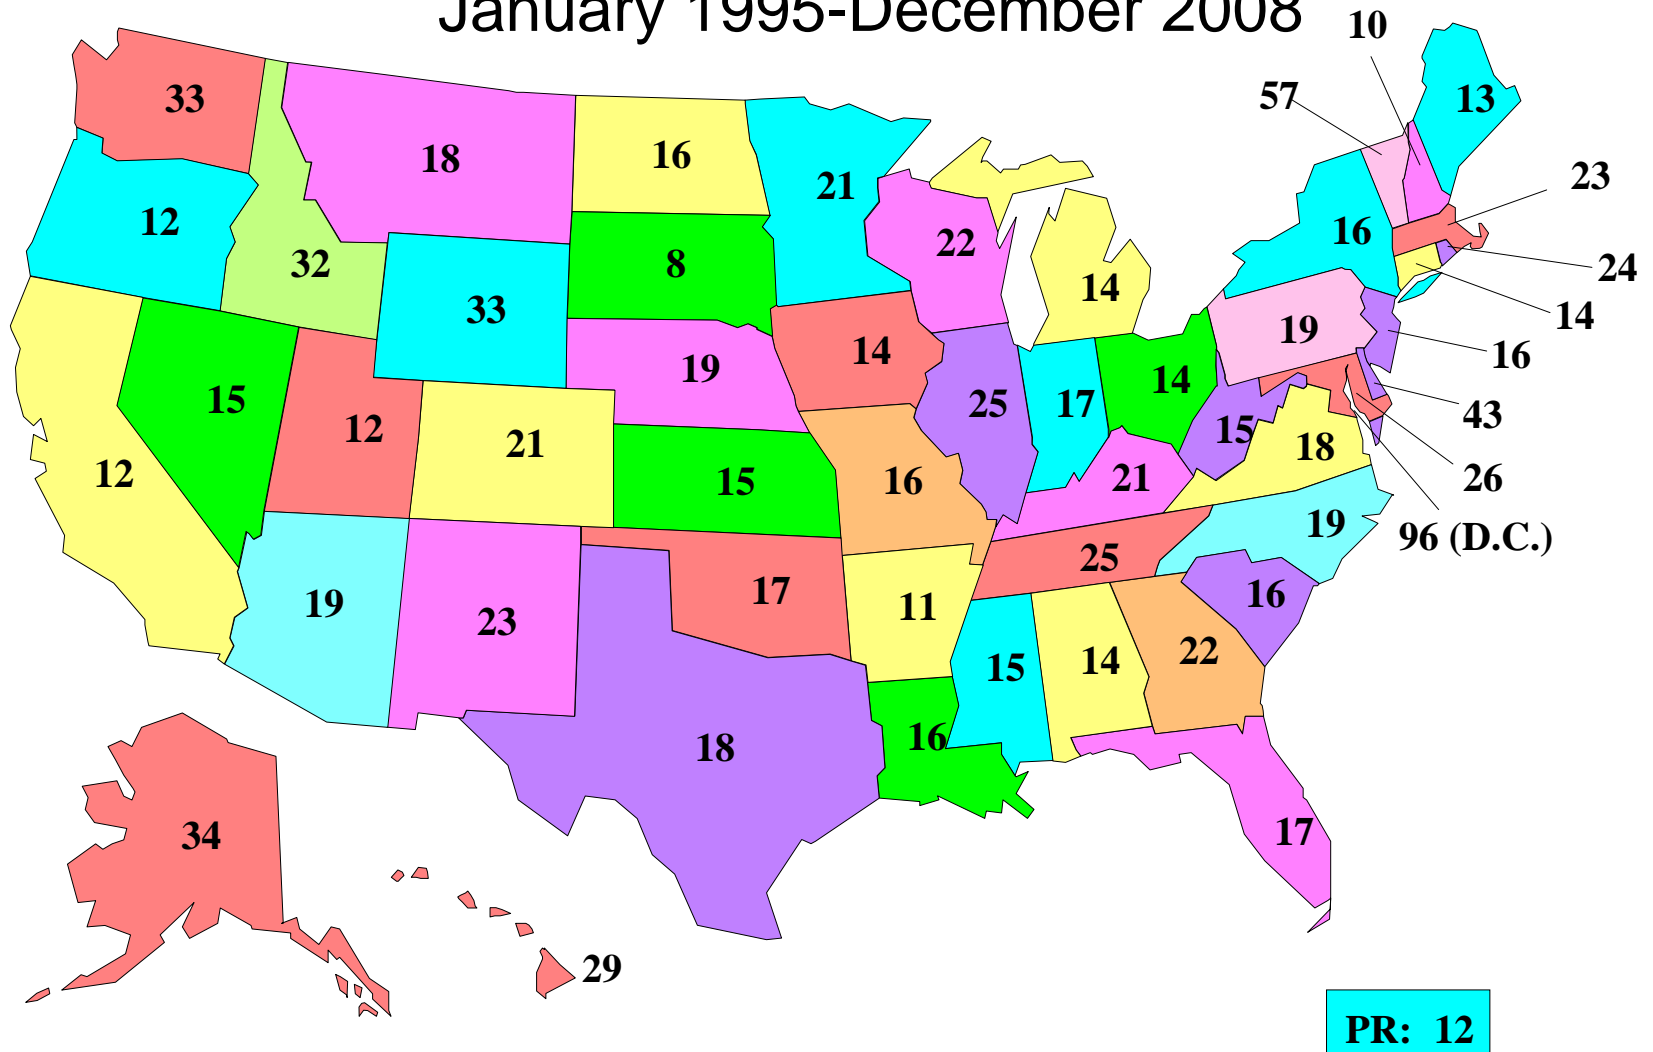

Total "Reviewed" Events by State

January 1995 through December 2008

"Reviewed" Events per Million Population (by State)

January 1995-December 2008

Self-reported Events by State

January 1995 through December 2008

Percent of Events That Were Self-Reported (by State)

January 1995-December 2008

Sources of Sentinel Event Information

January 1995 through 2008

■ Self-report ■ Media ■ Other

Settings of the Sentinel Events