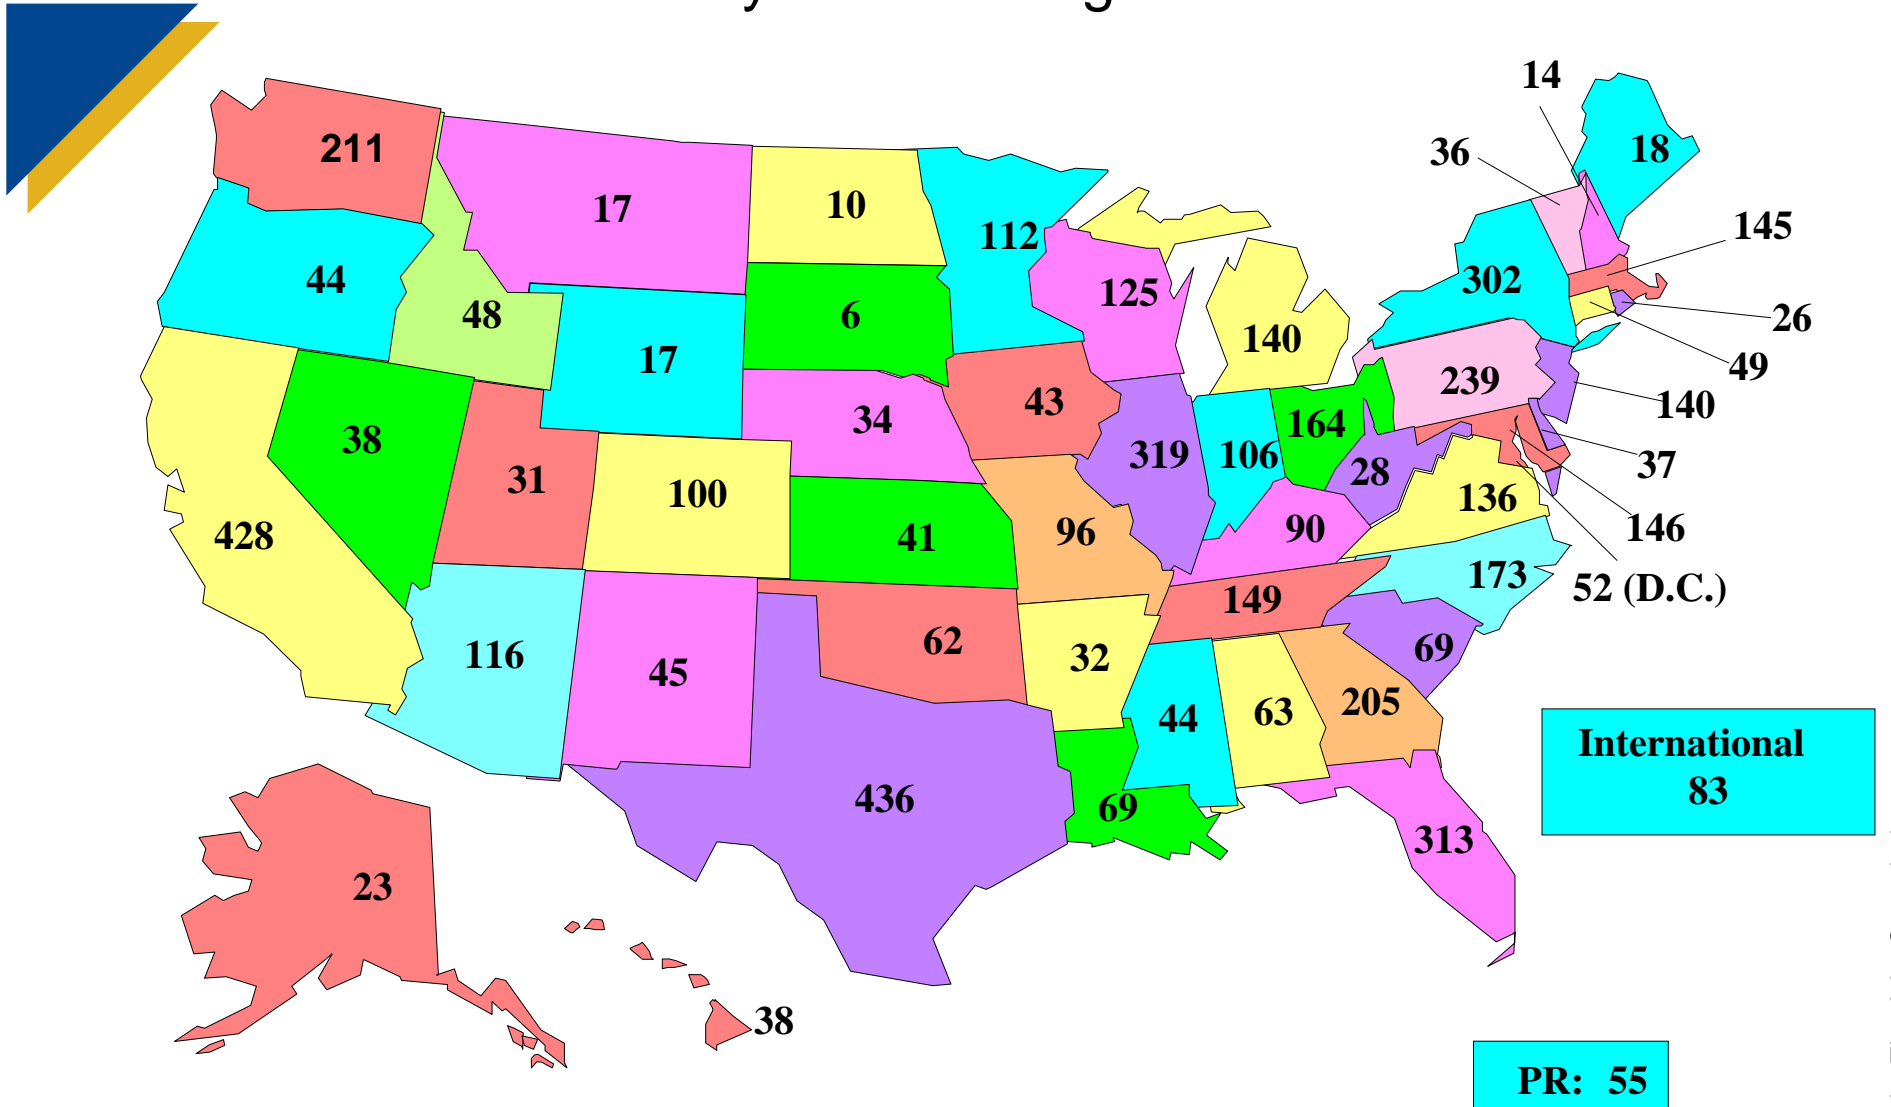

Total "Reviewed" Events by State

January 1995 through December 2008

"Reviewed" Events per Million Population (by State)

January 1995-December 2008

Self-reported Events by State

January 1995 through December 2008

Percent of Events That Were Self-Reported (by State)

January 1995-December 2008

Sources of Sentinel Event Information

January 1995 through 2008

■ Self-report ■ Media ■ Other

Settings of the Sentinel Events

January 1995 through 2008