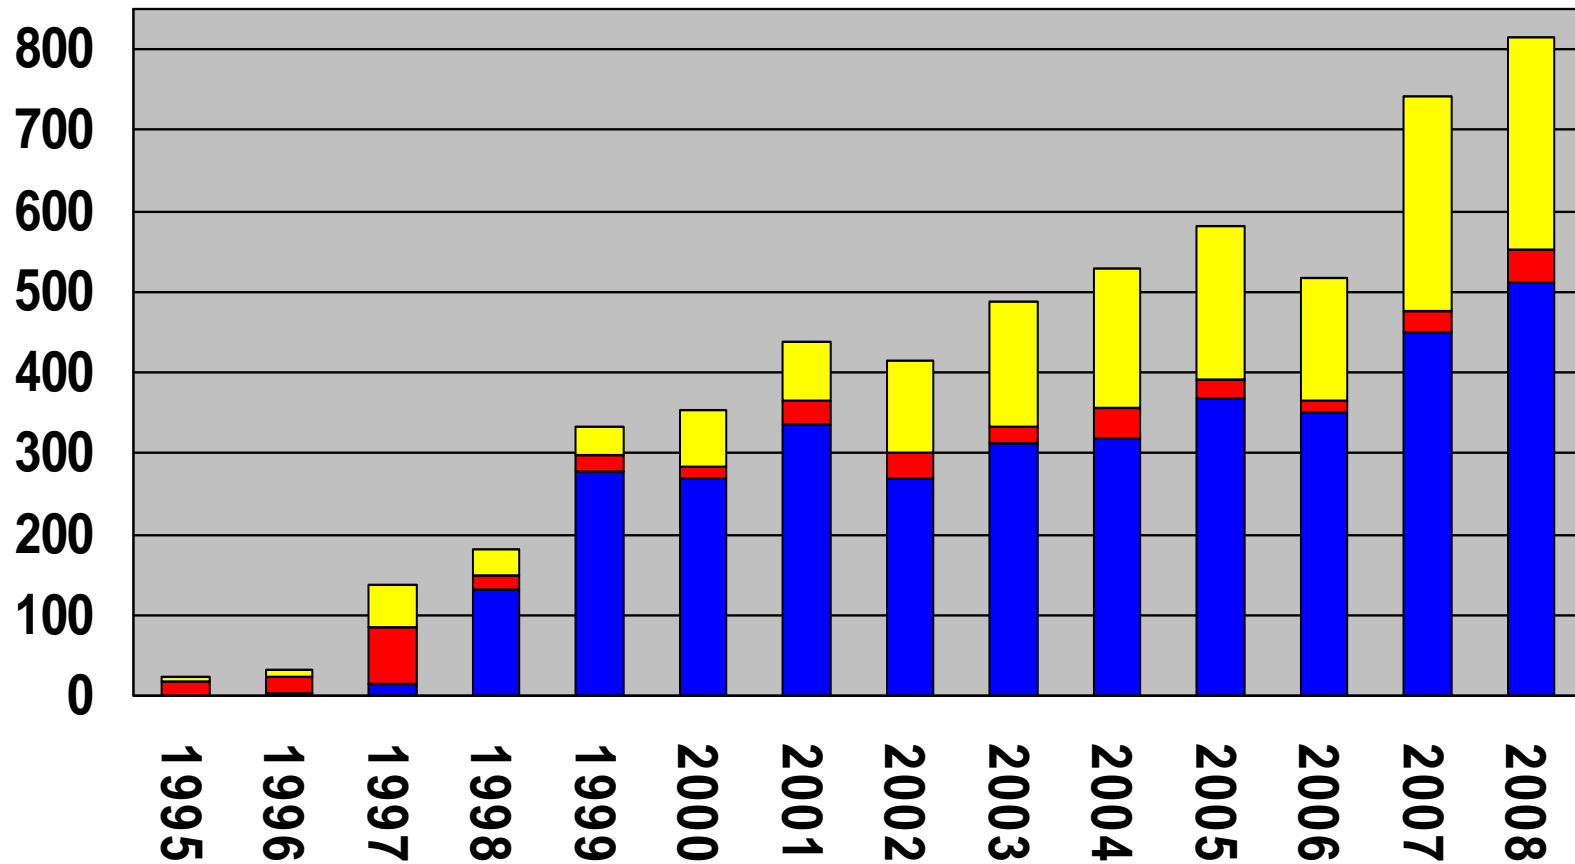

Total "Reviewed" Events by State

January 1995 through December 2008

"Reviewed" Events per Million Population (by State)

January 1995-December 2008

Self-reported Events by State

January 1995 through December 2008

Percent of Events That Were Self-Reported (by State)

January 1995-December 2008

Sources of Sentinel Event Information

January 1995 through 2008

■ Self-report ■ Media ■ Other

Settings of the Sentinel Events

January 1995 through 2008