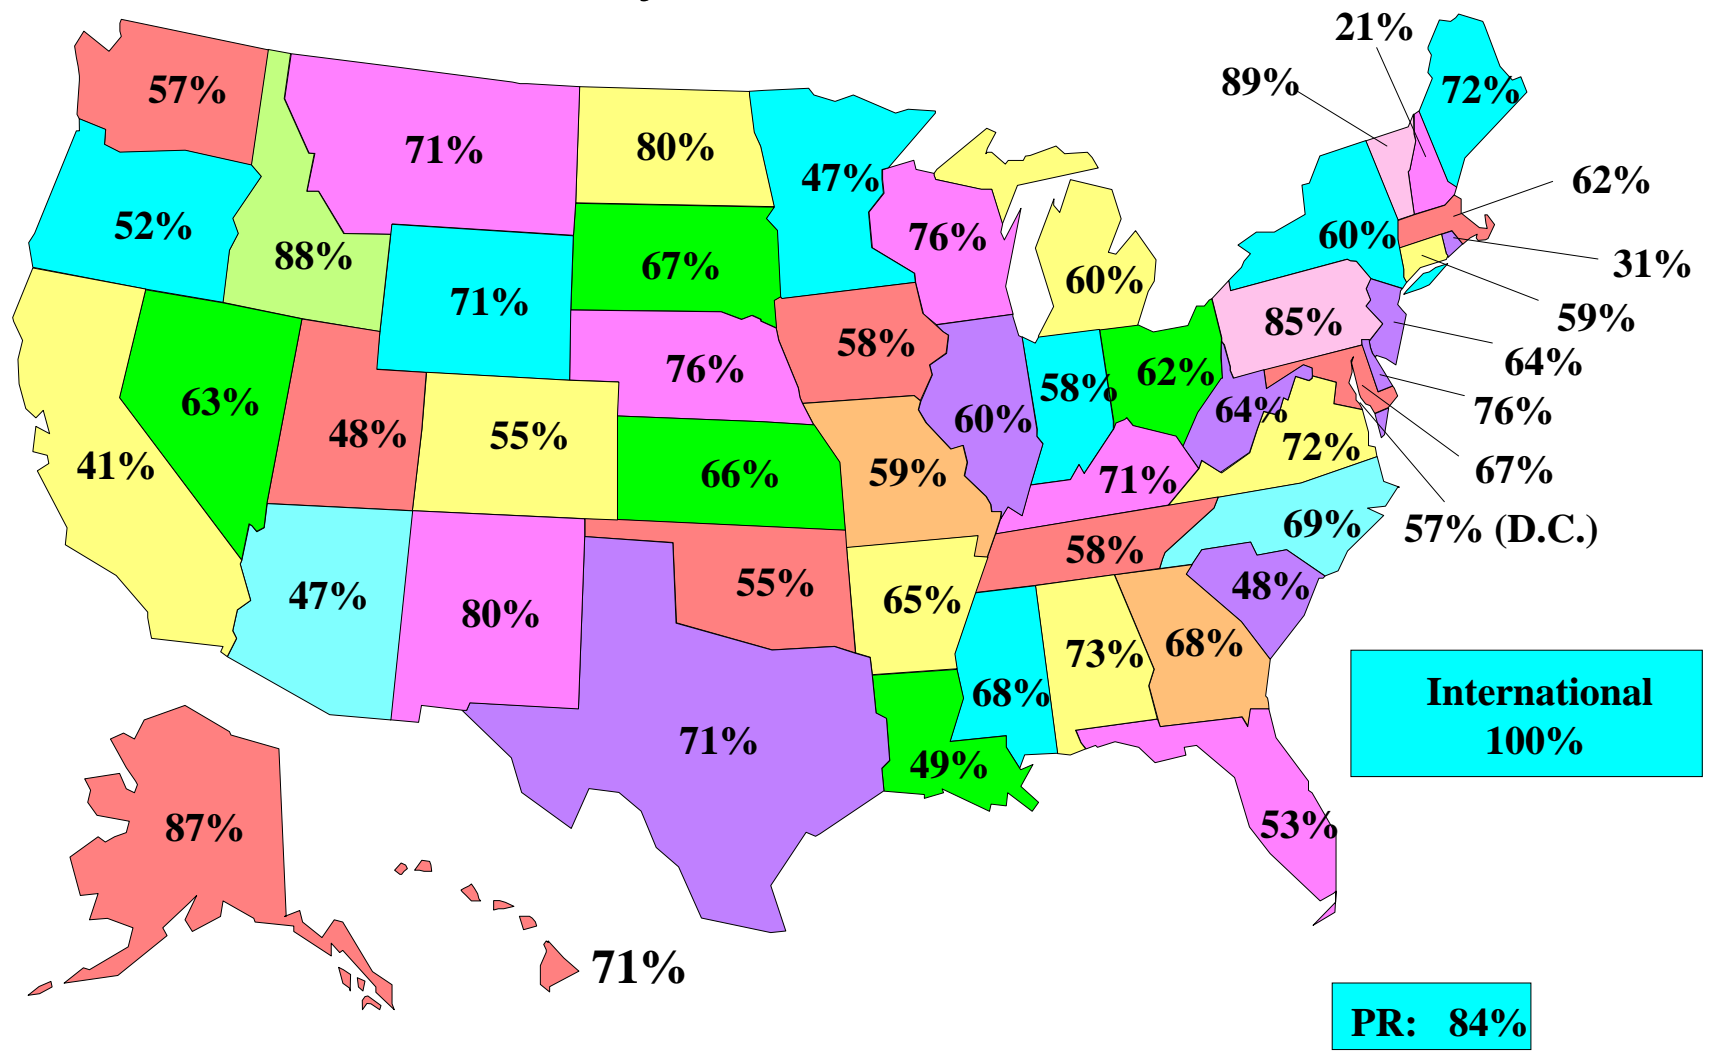

Total "Reviewed" Events by State

January 1995 through December 2008

"Reviewed" Events per Million Population (by State)

January 1995-December 2008

Self-reported Events by State

January 1995 through December 2008

Percent of Events That Were Self-Reported (by State)

January 1995-December 2008

Sources of Sentinel Event Information

January 1995 through 2008

■ Self-report ■ Media ■ Other

Settings of the Sentinel Events

January 1995 through 2008