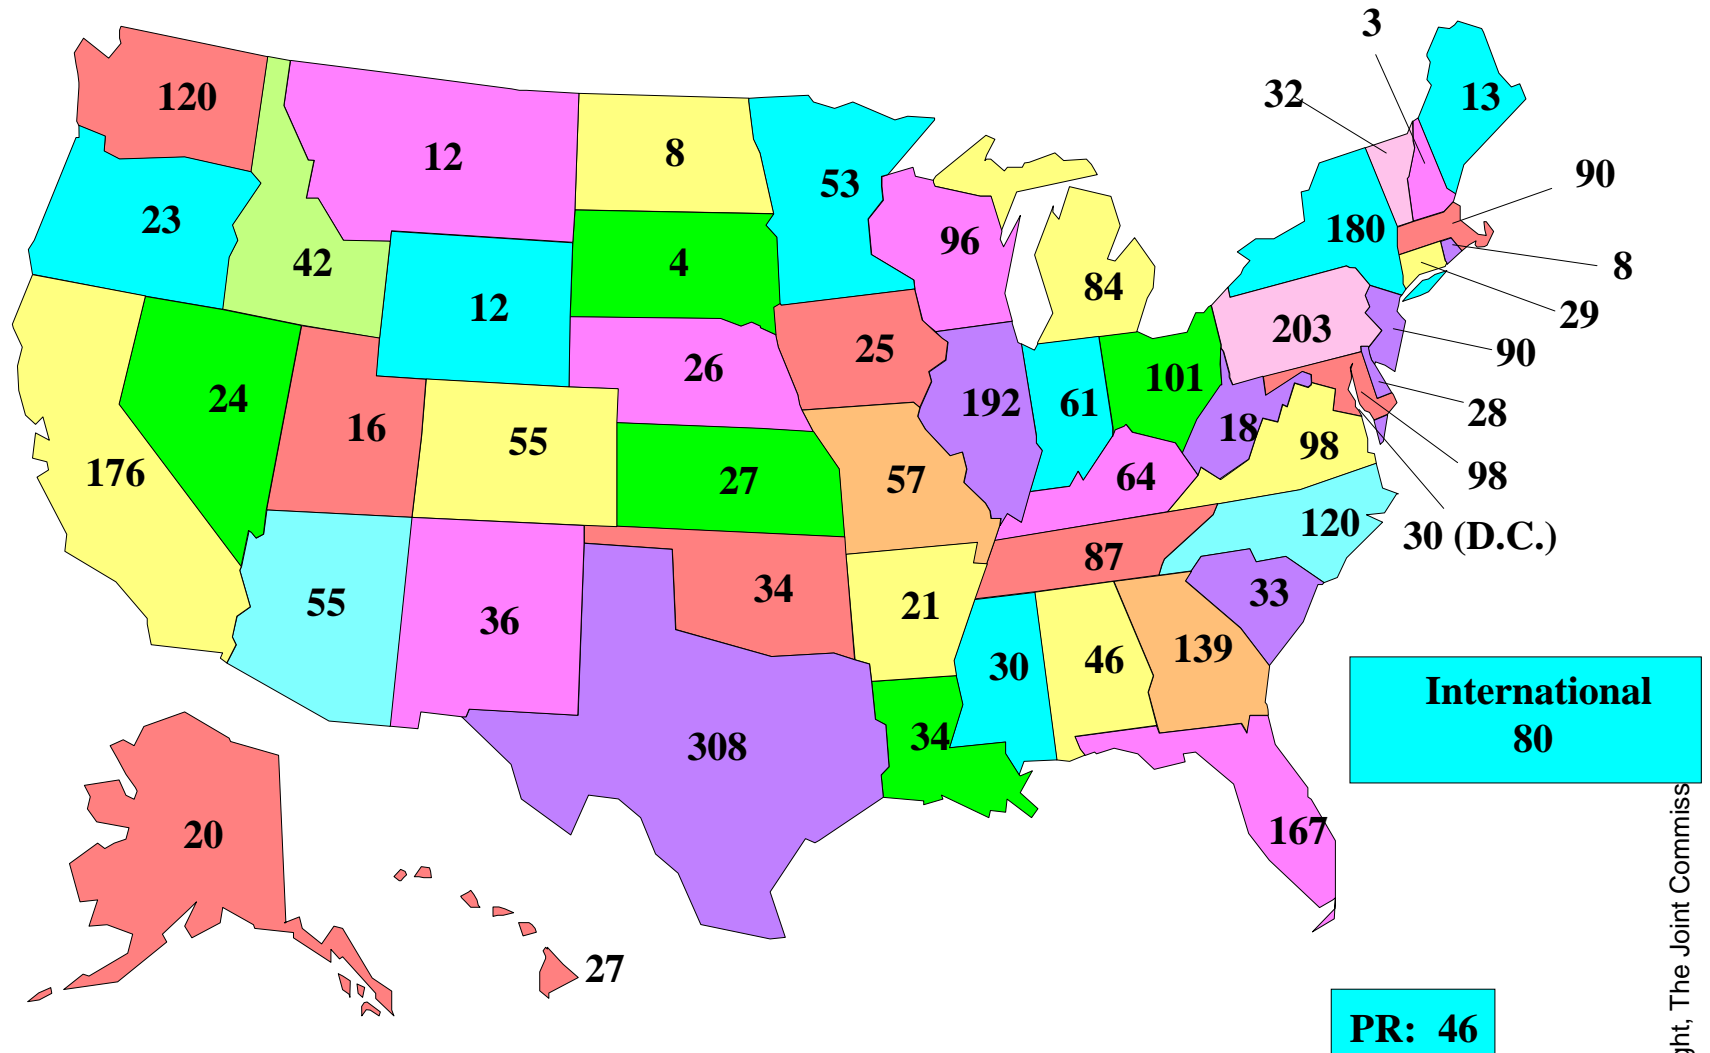

Total "Reviewed" Events by State

January 1995 through December 2008

"Reviewed" Events per Million Population (by State)

January 1995-December 2008

Self-reported Events by State

January 1995 through December 2008

Percent of Events That Were Self-Reported (by State)

January 1995-December 2008

Sources of Sentinel Event Information

January 1995 through 2008

■ Self-report ■ Media ■ Other

Settings of the Sentinel Events

January 1995 through 2008